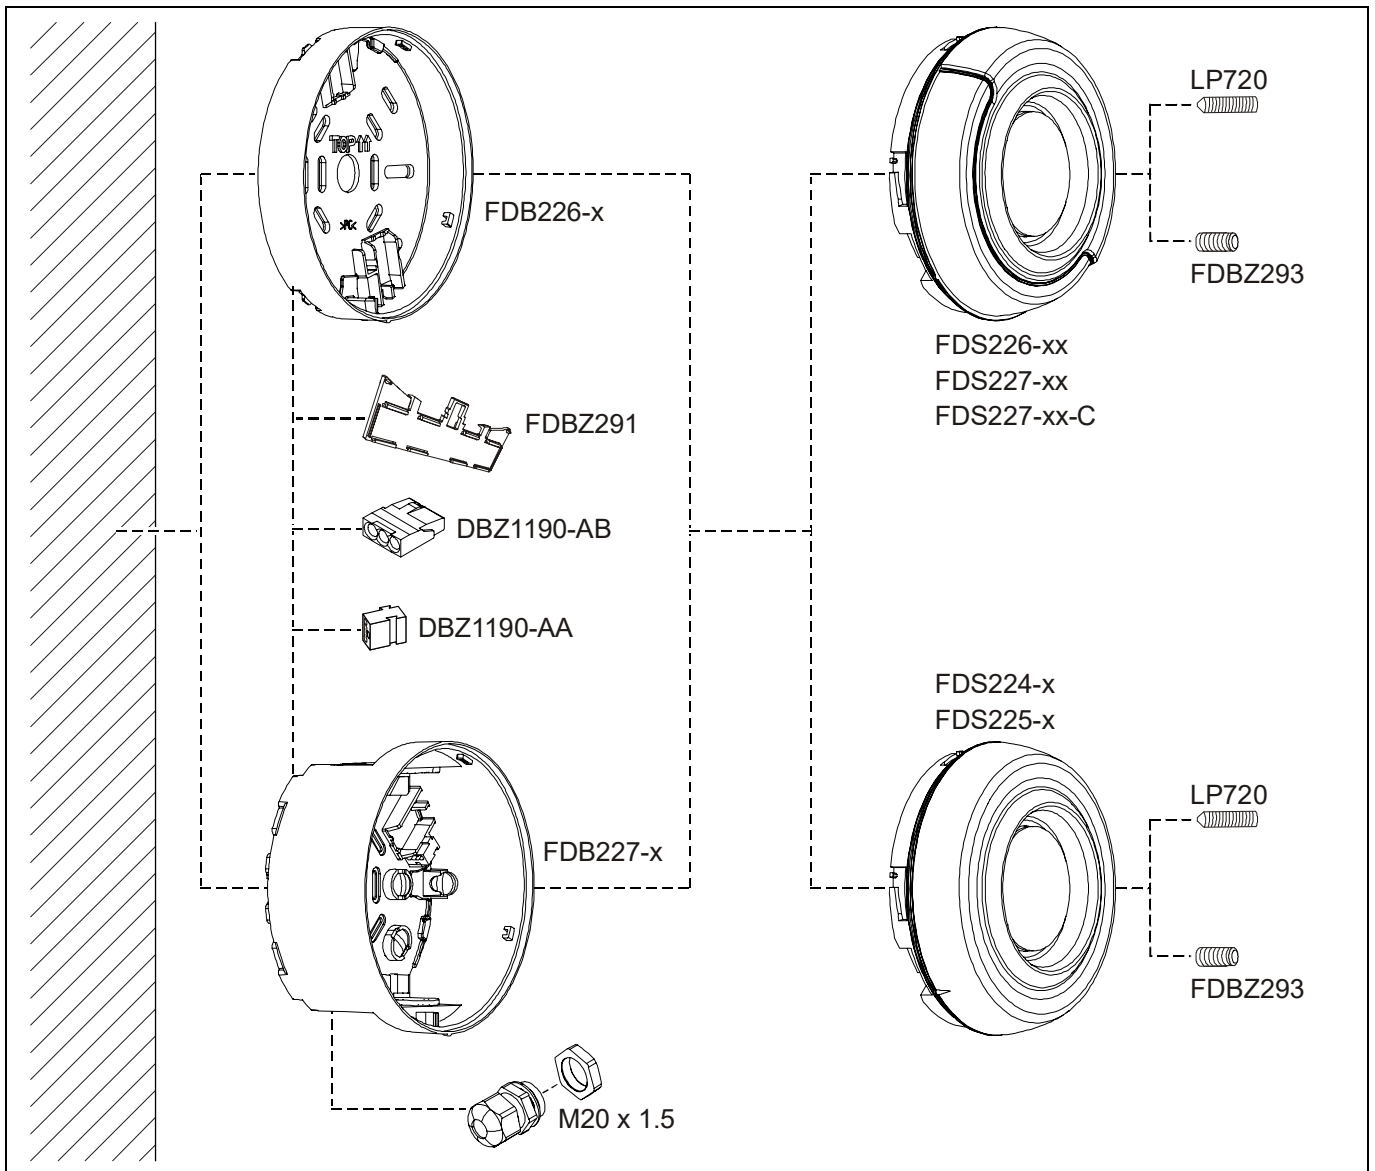

FDS224-x	FDS225-x	FDS226-xx	FDS227-xx-C
----------	----------	-----------	-------------

	FDS224-x	
	FDS225-x	 +  + 
	FDS226-xx	 
	FDS227-xx	 +  +  
	FDS227-xx-C	 +  +  

-25...+70 ° C

≤95 % rel.

1

		Max.		
		x	y	
FDS226-xW	W-3.2-10	3.2	10	High
	FDS227-xW	W-2.4-7.5	2.4	7.5
	O-2-6.2	2	6.2	Low
FDS226-xR	W-2.8-8.8	2.8	8.8	High
	FDS227-xR	W-2.4-7.5	2.4	7.5
	O-2-6.2	2	6.2	Low

2

A6V10725350

siemens.com 

siemens.com/bt/download

FDS224

FDS225

FDS226

FDS227